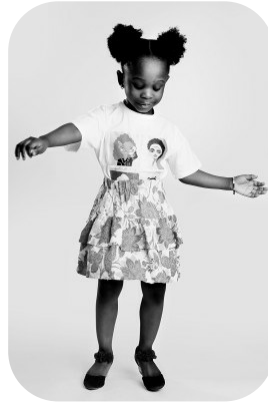

FOR ANY INQUIRIES PLEASE CONTACT US